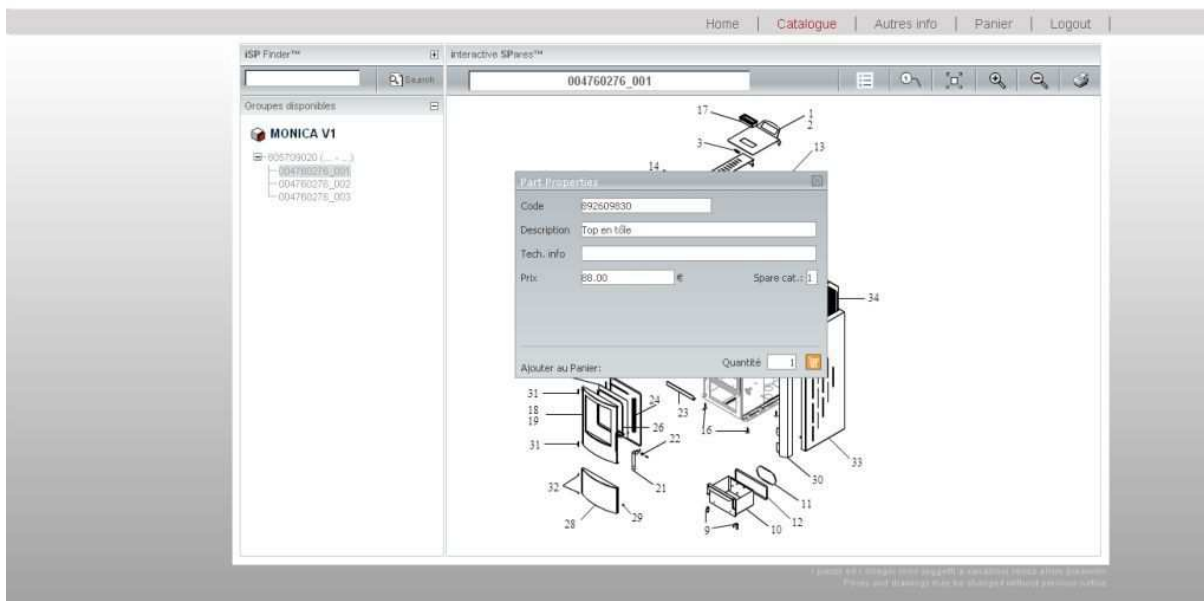

Vous retrouverez toutes les pièces numérotées
Cliquez sur celle désirée
Dans la fenêtre, vous verrez :

- Le code
- La description
- Prix

Si vous souhaitez la commander, il faut indiquer la quantité et ensuite cliquer le panier